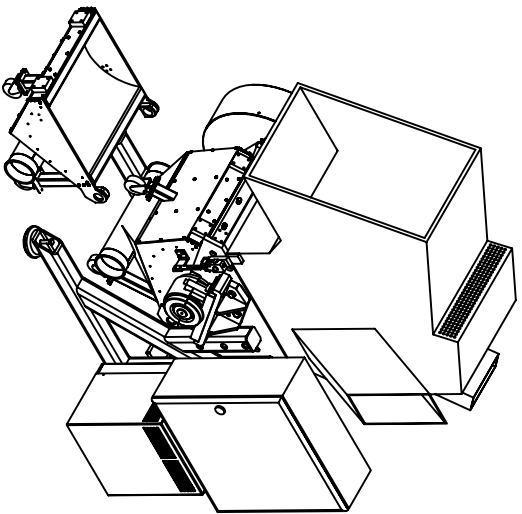

Type	A	B
RS 4506	25	64
RS 4509	36	75
RS 4512	48	87

Revision	Date	Changes	Name
mb	28Aug02		

Scale: NTS

Drawing: RS450x_A1_11

Description: RS 450x with secondary feed chutes